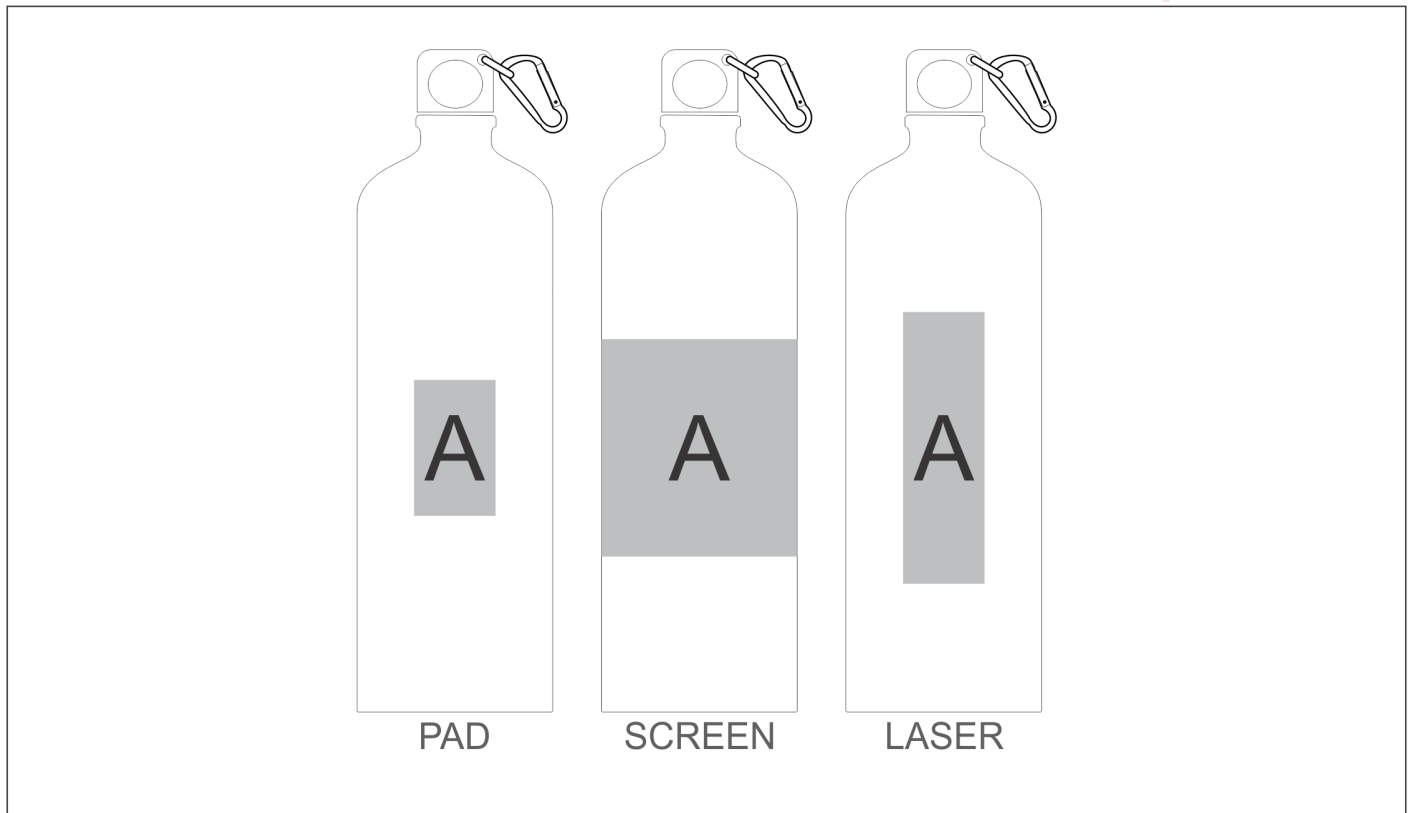

DR-AM-235-B

Katana Water Bottle - 1 Litre

Also available in
**LOGO
24**
Check Logo24
guide and t's & c's

Need to know:

- Includes 1-Colour, 1-Position Screen Wrap (setup fees apply)
- Laser Colour: White

Branding Options:

Position A

1. Pad Printing (PC)
 - 2 Colours
 - Size: 30mm wide x 50mm high
2. Screen Wrap (SW)
 - 1 Colour
 - Size: 200mm wide x 80mm high
3. Laser Engraving (LB)
 - N/A
 - Size: 30mm wide x 100mm high